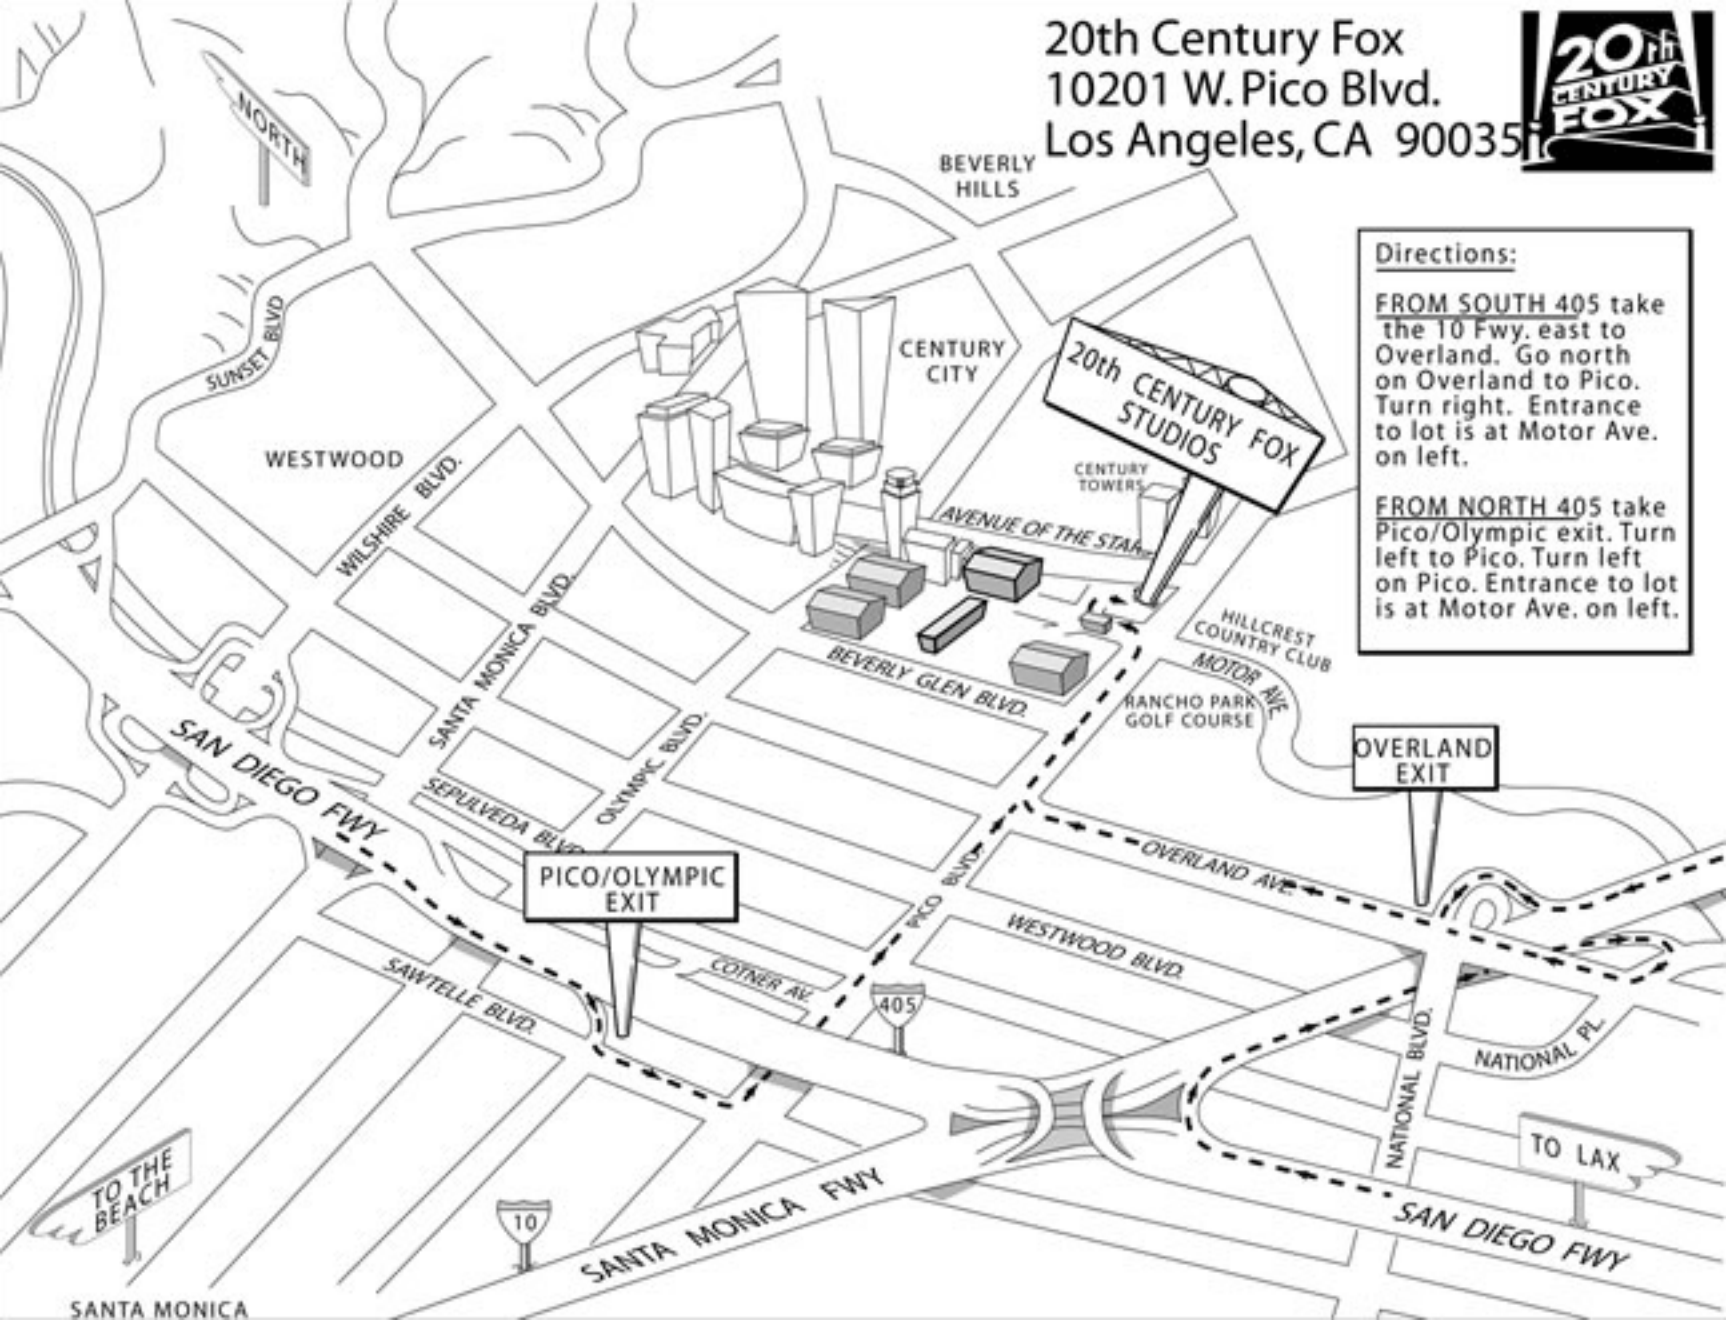

20th Century Fox  
10201 W. Pico Blvd.  
Los Angeles, CA 90035

**Directions:**

**FROM SOUTH 405** take the 10 Fwy. east to Overland. Go north on Overland to Pico. Turn right. Entrance to lot is at Motor Ave. on left.

**FROM NORTH 405** take Pico/Olympic exit. Turn left to Pico. Turn left on Pico. Entrance to lot is at Motor Ave. on left.

20th CENTURY FOX STUDIOS

PICO/OLYMPIC EXIT

OVERLAND EXIT

TO LAX

TO THE BEACH

SANTA MONICA